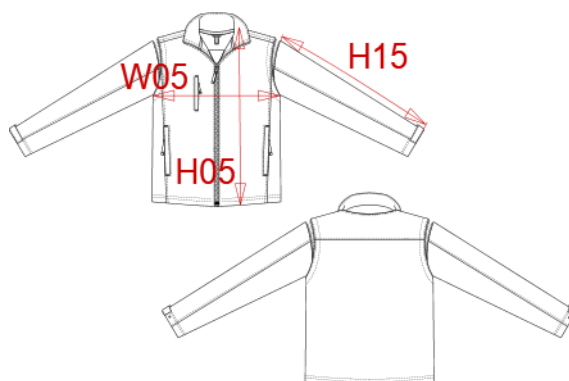

KARIBAN

REFERENCE : K639

SIZES : S_M_L_XL_XXL_3XL

COMPOSITION :

Main fabric : Polyester pongee 190T PVC coating - 175 100% polyester

Lining 1 : Polyester polarfleece - 300 For inner body and collar 100%polyester

Lining 2 : Polyester 210T - 60 For inner sleeves and collar 100%polyester

Wad 1 : Polyfil 80 For inner sleeve lining 100%polyester

WEIGHT :

Main fabric : 175 gsm

Lining 1 : 300 gsm

Lining 2 : 60 gsm

Wad 1 : 80 gsm

ARTICLE WEIGHT :

970 gr/pc

DESCRIPTION
Français : Blouson pétanque
English : Functional jacket
Nederlands : Pétanquejak
Deutsch : Kugelspiel-jacke
Español : Chaqueta con mangas amovibles
Italiano : Blouson
Português : Blusão com mangas amovíveis

COLORS	PANTONE SERIGRAPHIE
Black / Orange	Black / 1585C
Navy / Grey	433C / 422C
Dark grey / Orange	447C / 1585C
Red / Black	200C / Black

MEASUREMENT						
Description	S	M	L	XL	XXL	3XL
H05 Hauteur totale / Total height	72,90	74,90	76,95	79,70	82,45	85,20
W05 1/2 largeur poitrine / 1/2 chest width	57	60	63	67	71	75
H15 Longueur manche / Sleeve length	68	69,50	71	73,20	75,40	77,60

CARE LABEL

PACKING	
Box	10 pcs / box S => L:57cm W:39cm H:27cm GW:9.30kg NW:8.00kg M => L:60cm W:40cm H:27cm GW:10.50kg NW:9.30kg L => L:62cm W:41cm H:27cm GW:10.80kg NW:9.40kg XL => L:64cm W:42cm H:27cm GW:11.00kg NW:9.70kg XXL => L:68cm W:43cm H:27cm GW:11.90kg NW:10.40kg 3XL => L:70cm W:44cm H:27cm GW:11.00kg NW:12.60kg