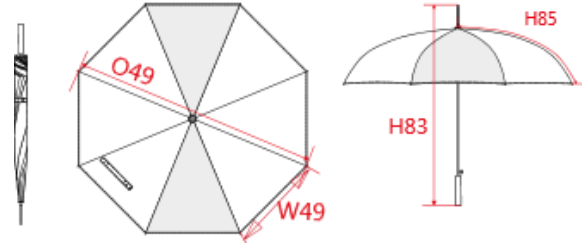

REFERENCE : KI2007

SIZES : U

COMPOSITION :

Main fabric : Polyester 210T - 60 100%polyester
 Main fabric : Polyester 210T - 60 As contrast color main fabric, just for 2 panels in some color ways. 100%polyester
 Main fabric : Polyester 210T - 60 As contrast color main fabric, just for 2 panels in some color ways. 100%polyester
 Material 1 : Metal quality For tips, stretchers. metal
 Material 1 : Metal quality For shaft (10mm) 100%metal
 Material 2 : Steel quality For bottom and top spring. 100%steel
 Material 3 : Fiberglass quality For ribs and stretchers 100%fiber glass
 Material 4 : PP plastic quality For handle (spray color) and runner. 100%polypropylene

TECHNICAL DETAIL :

Auto opening

ARTICLE WEIGHT :

360,9 gr/pc

DESCRIPTION		COLORS	PANTONE SERIGRAPHIE
Français : Parapluie de golf		Black	Black
English : Golf umbrella		Black / Burnt lime	Black / 583C
Nederlands : Golfparaplu		Black / Orange	Black / 1495C
Deutsch : Goldschirm		Black / Red	Black / 1795C
Español : Paraguas de golf		Bottle green	567C
Italiano : Ombrello da golf		Burnt lime	583C
Português : Chapéu de chuva de golfe		Navy	433C
		Orange	1495C
		Red	1795C
		Royal blue	287C
		Sky blue	278C
		Slate grey	424C
		True Yellow	116C
		White	White
		Reflex blue / White / French red	Reflex blueC/White/Red032C

MEASUREMENT	
Description	U
O49 Diameter of the umbrella	100
H83 Height of the umbrella's shaft	83,50
H85 Length of the umbrella's ribs	58
W49 Bottom panel width	38

PACKING	
Box	20 pcs / box U => L:85.5cm W:17.5cm H:14.5cm GW:8.15kg NW:7.218kg