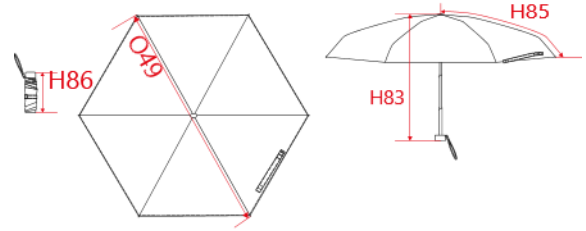

**REFERENCE :** KI2016

**SIZES :** U

**COMPOSITION :**

Main fabric : Polyester 210T - 60 100%polyester  
 Material 1 : Aluminium quality For part of the shaft and ribs. 100%aluminium  
 Material 2 : Metal quality For tips (ending part of the ribs)+part of the ribs. 100%metal  
 Material 3 : Fiberglass quality For part of the ribs. 100%fiber glass  
 Material 4 : PP plastic quality with rubber coating For handle + top tip. 100%polypropylene

**ARTICLE WEIGHT :**

189,2 gr/pc

DESCRIPTION
<b>Français :</b> Mini parapluie pliable
<b>English :</b> Foldable mini umbrella
<b>Nederlands :</b> Opvouwbare miniparaplu
<b>Deutsch :</b> Kleiner Taschenschirm
<b>Español :</b> Miniparaguas plegable
<b>Italiano :</b> Ombrellino pieghevole
<b>Português :</b> Mini chapéu de chuva dobrável

COLORS	PANTONE SERIGRAPHIE
Black	Black
Navy	433C
Red	1795C
Royal blue	287C
Slate grey	424C
White	White

MEASUREMENT							
Description	U						
<b>H86</b> Height of the umbrella when folded	17						
<b>O49</b> Diameter of the umbrella	93						
<b>H85</b> Length of the umbrella's ribs	54						
<b>H83</b> Height of the umbrella's shaft	53						

PACKING	
Box	20 pcs / box Size => L:30,5cm W:19cm H:17cm GW: NW:3,784Kg