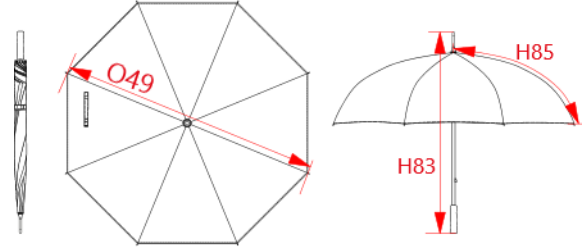

**REFERENCE :** KI2028

**SIZES :** U

**COMPOSITION :**

: Polyester ponge 190T 70 For all panels, belt closing and pleats on top 100%polyester

**TECHNICAL DETAIL :**

Manual opening

**ARTICLE WEIGHT :**

230gr/pc

COLORS	PANTONE SERIGRAPHIE
Burnt lime	583C
Navy	433C
Red	200C
Royal blue	287C
White	White

MEASUREMENT							
Description	U						
<b>O49</b> Diameter of the umbrella	85						
<b>H83</b> Height of the umbrella's shaft	66						
<b>H85</b> Length of the umbrella's ribs	50						

PACKING	
Box	20 pcs / box U => L:69cm W:20.5cm H:17.5cm GW:5.7kg NW:4.7kg