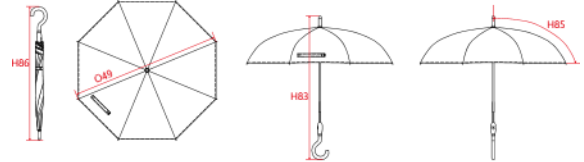

**REFERENCE :** KI2031

**SIZES :** U

**COMPOSITION :**

Main fabric : Polyester Pongee 180T 100% Polyester

Material 3 : Matt Plastic quality For top part of the handle + top tip. 100%plastic

Material 3 : Shiny Plastic quality For handle. 100%plastic

460 gr/pc

DESCRIPTION		COLORS	PANTONE SERIGRAPHIE
<b>Français :</b> Parapluie mât coulissant <b>English :</b> Sliding shaft umbrella <b>Nederlands :</b> Paraplu met schuifstock <b>Deutsch :</b> Regenschirm mit Gleitmechanismus <b>Español :</b> Paraguas con mastil corredero <b>Italiano :</b> Ombrello con asta scorrevole <b>Português :</b> Chapéu de chuva cabo deslizante		Black	Black
MEASUREMENT			
Description	U		
H86 Height of the umbrella when folded	84,50		
O49 Diameter of the umbrella	101		
H83 Height of the umbrella's shaft	91		
H85 Lenght of the umbrella's ribs	61		
PACKING			
Box	20 pcs / box Size => L:88,5cm W:25cm H:20cm GW:10,85Kg NW:9,85Kg		