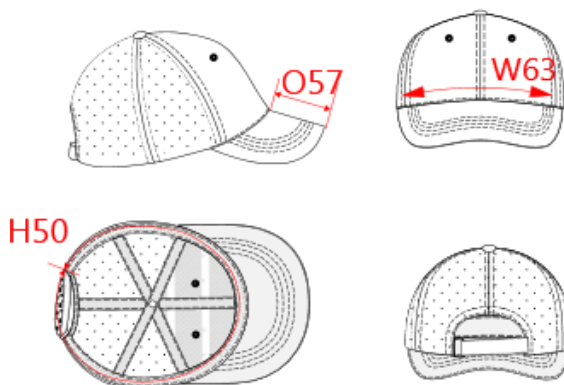

REFERENCE : KP118

SIZES : U

COMPOSITION :

Main fabric : Laminated Polyester pongee 210T - 140 For front panels 100%polyester

Main fabric : Laminated Polyester pongee 210T - 140 Perforated for back panels 100%polyester

ARTICLE WEIGHT :

76 gr/pc

DESCRIPTION
Français : Casquette à panneaux perforé - 6 panneaux
English : Perforated panel cap - 6 panels
Nederlands : Geperforeerde pet - 6 panelen
Deutsch : 6-Panel-Kappe mit perforierten Panels
Español : Gorra perforada - 6 paneles
Italiano : Cappellino con pannelli micrio-perforati - 6 pannelli
Português : Boné com painéis perfurados – 6 painéis

COLORS	PANTONE SERIGRAPHIE
Black	Black
Navy	433C
Royal blue	287C
White	White
Dark cool grey	Cool Gray 8C

MEASUREMENT	
Description	U
H50 Tour de tête / Head measurement	58
W63 Width of front panel on bottom	19
O57 Deep of the peak on baseball cap	7

CARE LABEL				

PACKING	
Box	100 pcs / box U => L:60cm W:46cm H:38cm GW:8.5kg NW:6.0kg