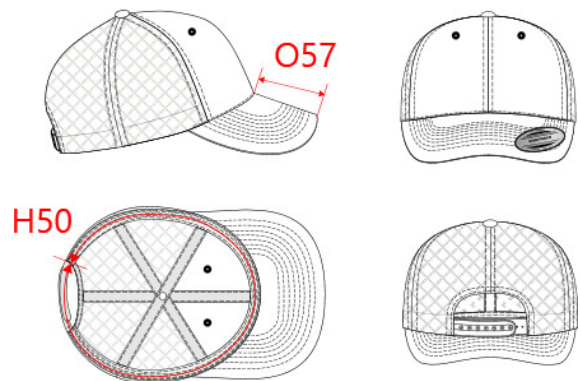

**REFERENCE :** KP912

**SIZES :** U

**COMPOSITION :**

Material 2 : Cotton / Polyester twill 60/40 - 205y For 2 crown front panels, full peak and crown button 60%cotton / 40% polyester

Mesh : Polyester mesh - 195y For side and back crown panels 100%polyester

**TECHNICAL DETAIL :**

Mid-profile shape, curved peak

**ARTICLE WEIGHT :**

80 gr/pc

DESCRIPTION	
<b>Français :</b> Casquette Trucker modèle rétro - 6 panneaux	
<b>English :</b> Trucker cap retro style - 6 panels	
<b>Nederlands :</b> Flexfit® Truckerpet retromodel - 6 panelen	
<b>Deutsch :</b> Trucker-Kappe im Retro-Stil 6 Felder	
<b>Español :</b> Gorra Trucker modelo retro - 6 paneles	
<b>Italiano :</b> Cappellino Trucker modello rétro - 6 pannelli	
<b>Português :</b> Boné Trucker modelo retro 6 painéis	

MEASUREMENT	
<b>Description</b>	<b>U</b>
<b>H50</b> Tour de tête / Head measurement	58
<b>O57</b> Deep of the peak on baseball cap	6,80

CARE LABEL				

PACKING	
Box	100 pcs / box U => L:60cm W:40cm H:40cm GW:12.91kg NW:9.21kg