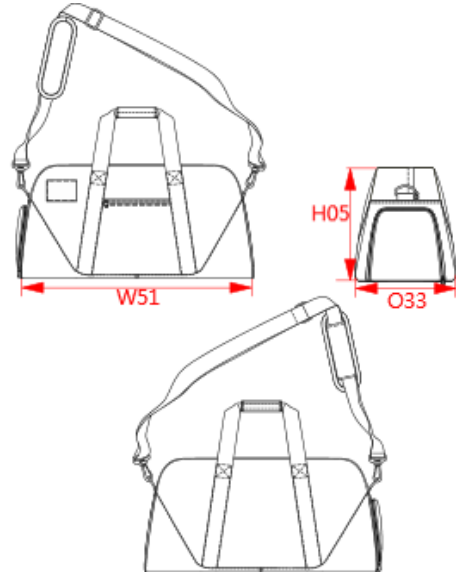

**REFERENCE :** KI0610

**SIZES :** U

**COMPOSITION :**

Main fabric : Polyester 600D PVC backing 100%polyester  
 Main fabric : Polyester 600D PVC backing As contrast fabric color. 100%polyester

Lining : Polyester 210D PU backing - 75 As lining for lateral pocket + inner carton board. 100%polyester

Padding : Special PAD for shoulder & shoulder straps of backpacks On inside of shoulder pad.

**TECHNICAL DETAIL :**

PVC backing

**ARTICLE WEIGHT :**

870 gr/pc

| DESCRIPTION         |                               |
|---------------------|-------------------------------|
| <b>Français :</b>   | Sac de voyage                 |
| <b>English :</b>    | Travel bag                    |
| <b>Nederlands :</b> | Travel bag                    |
| <b>Deutsch :</b>    | Duffeltasche                  |
| <b>Español :</b>    | Bolsa de viaje                |
| <b>Italiano :</b>   | Borsa sportiva o tempo libero |
| <b>Português :</b>  | Saco duffle                   |

| MEASUREMENT                              |    |  |  |  |  |  |
|--|----|--|--|--|--|--|
| Description                              | U  |  |  |  |  |  |
| <b>H05</b> Hauteur totale / Total height | 32 |  |  |  |  |  |
| <b>W51</b> Total width                   | 70 |  |  |  |  |  |
| <b>O33</b> Deep of bottom part           | 30 |  |  |  |  |  |

| PACKING |   |
|---------|---|
| Box     | 20 pcs / box<br>U => L:75cm W:36cm H:38cm GW:17,5kg NW:16kg |