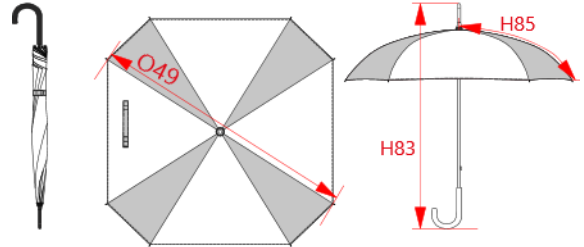

REFERENCE : KI2023

SIZES : U

COMPOSITION :

Main fabric : Polyester 210T - 60 100%polyester
 Main fabric : Polyester 210T - 60 As contrast color 100% polyester
 Material 2 : Fiberglass quality For shaft, ribs and stretchers 100%fiber glass
 Material 8 : PP plastic quality For tips and top cap 100% polypropylene
 Material 6 : PP plastic quality with rubber coating For handle 100%polypropylene

TECHNICAL DETAIL :

Manual opening

ARTICLE WEIGHT :

450 gr/pc

DESCRIPTION
Français : Parapluie carré
English : Square umbrella
Nederlands : Square umbrella
Deutsch : Quadratischer schirm
Español : Paraguas cuadrado
Italiano : Ombrello quadrato
Português : Chapéu de chuva quadrado

COLORS	PANTONE SERIGRAPHIE
White	White
Black / Orange	Black / 1495C
Navy	433C
Black / Royal blue	Black / 287C
Black	Black
Slate grey	424C

MEASUREMENT							
Description	U						
O49 Diameter of the umbrella	105						
H83 Height of the umbrella's shaft	86						
H85 Length of the umbrella's ribs	58,50						

PACKING	
Box	20 pcs / box U => L:96,5cm W:18,5cm H:16,5cm GW:10kg NW:9kg