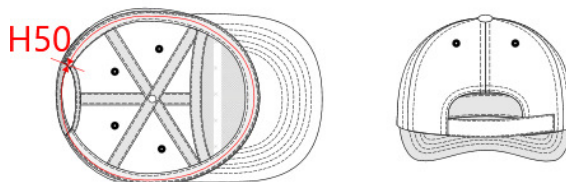

REFERENCE : KP013

SIZES : U

COMPOSITION :

Main fabric : Cotton twill - 155 100%cotton

Material 6 : Rubber quality As inner structure of the peak. 100% PP

ARTICLE WEIGHT :

58gr/pc

DESCRIPTION	
<b>Français :</b> Bahia - Casquette 7 panneaux	
<b>English :</b> Bahia - 7 panel cap	
<b>Nederlands :</b> Bahia - Pet met 7 panelen	
<b>Deutsch :</b> Bahia -7 panel kappe	
<b>Español :</b> Bahia - Gorra 7 paneles	
<b>Italiano :</b> Bahia - Cappellino 7 pannelli	
<b>Português :</b> Bahia - Boné	

MEASUREMENT	
Description	U
H50 Tour de tête / Head measurement	58
O57 Deep of the peak on baseball cap	7
H70 Height of front panel	9,50

CARE LABEL	

PACKING	
Box	100 pcs / box U => L:49cm W:45cm H:36cm GW:6.00kg NW:8.00kg