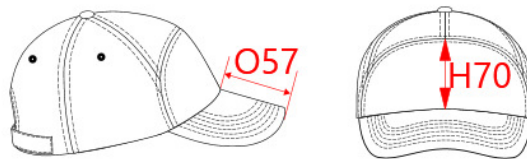

REFERENCE : KP013

SIZES : U

COMPOSITION :

Main fabric : Cotton twill - 155 100%cotton

Material 6 : Rubber quality As inner structure of the peak. 100% PP

ARTICLE WEIGHT :

58gr/pc

DESCRIPTION	
<b>Français :</b> Bahia - Casquette 7 panneaux	
<b>English :</b> Bahia - 7 panel cap	
<b>Nederlands :</b> Bahia - Pet met 7 panelen	
<b>Deutsch :</b> Bahia -7 panel kappe	
<b>Español :</b> Bahia - Gorra 7 paneles	
<b>Italiano :</b> Bahia - Cappellino 7 pannelli	
<b>Português :</b> Bahia - Boné	

MEASUREMENT	
Description	U
H50 Tour de tête / Head measurement	58
O57 Deep of the peak on baseball cap	7
H70 Height of front panel	9,50

CARE LABEL	

PACKING	
Box	100 pcs / box U => L:49cm W:45cm H:36cm GW:6.00kg NW:8.00kg