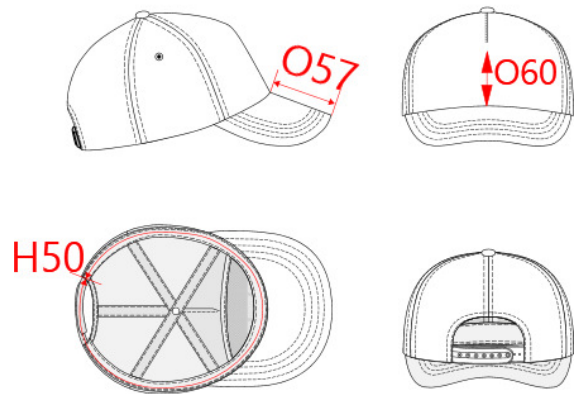

REFERENCE : KP041

SIZES : U

COMPOSITION :

Main fabric : Cotton twill - 155 100%cotton

Material 6 : Rubber quality Curved rubber, for the inner structure of the peak. 100% PP

ARTICLE WEIGHT :

38gr/pc

| DESCRIPTION |
|--|
| Français : First kids - Casquette enfant 5 panneaux |
| English : First kids - Kid's 5 pane cap |
| Nederlands : First kids - Kinderpet met 5 segmenten |
| Deutsch : First kids - Kinder 5-panel kappe |
| Español : First kids - Gorra para niños 5 paneles |
| Italiano : First kids - Cappellino bambino 5 pannelli |
| Português : First kids - Bone First de criança |

| MEASUREMENT | | | | | | |
|---|------|--|--|--|--|--|
| Description | U | | | | | |
| H50 Tour de tête / Head measurement | 54 | | | | | |
| O57 Deep of the peak on baseball cap | 7,30 | | | | | |
| O60 Front part print height | 7 | | | | | |

| CARE LABEL | | | | |
|------------|--|--|--|--|
| | | | | |

| PACKING | |
|---------|--|
| Box | 100 pcs / box U => L:40cm W:40cm H:30cm GW:6.50kg NW:4.80kg |