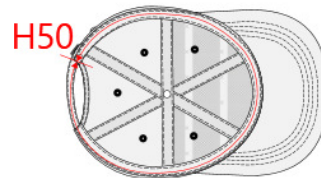

**REFERENCE :** KP119

**SIZES :** U

**COMPOSITION :**

Main fabric : Brushed cotton twill 260 100%cotton

Material 6 : Rubber quality As inner structure of the peak. 100% rubber

**ARTICLE WEIGHT :**

80gr/pc

DESCRIPTION	COLORS	PANTONE SERIGRAPHIE
<b>Français :</b> Casquette "Easy printing"- 6 panneaux	Beige	7529C
<b>English :</b> Printer's cap - 6 panels	Black	Black
<b>Nederlands :</b> Printer's pet met 6 panelen	Grey	422C
<b>Deutsch :</b> Easy Print 6 Panel kappe	Orange	1585C
<b>Español :</b> Gorra "Easy printing" 6 paneles	Red	200C
<b>Italiano :</b> Cappellino 6 pannelli - Easy print	Royal blue	287C
<b>Português :</b> Boné "Easy printing" - 6 painéis	White	White

MEASUREMENT							
Description	U						
<b>H50</b> Tour de tête / Head measurement	58						
<b>O57</b> Deep of the peak on baseball cap	7						

CARE LABEL				

PACKING	
Box	100 pcs / box U => L:51cm W:45cm H:36cm GW:10kg NW:8kg