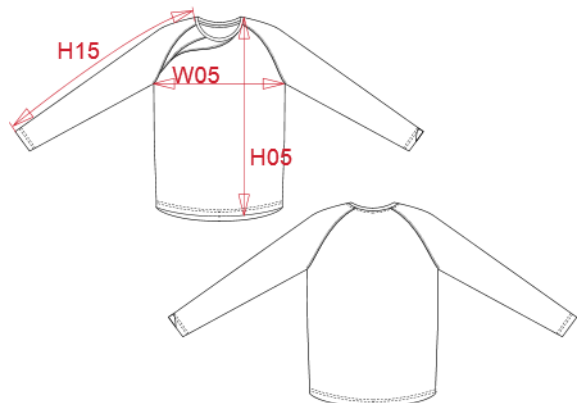

PROACT.®

REFERENCE : PA408

SIZES : XS_S_M_L_XL_XXL

COMPOSITION :

Main fabric : Polyester interlock - 140 For body, collar and neck tape. 100%polyester

Main fabric : Polyester interlock - 140 For contrasted yoke on right front. 100%polyester

Main fabric : Polyester birdeyes - 140 For contrasted mesh yoke on right front and left sleeve bottom yoke. 100%polyester

WEIGHT :

Main fabric : 140 gsm

Main fabric : 140 gsm

Main fabric : 140 gsm

TECHNICAL DETAIL :

Long sleeve T-shirt

ARTICLE WEIGHT :

180gr/pc

DESCRIPTION	
Français : T-shirt sport manches longues	
English : Long sleeve T-shirt	
Nederlands : SPORT SHIRT LONG SLEEVES	
Deutsch : LANGARM SPORT T-SHIRT	
Español : CAMISETA DEPORTIVA DE MANGA LARGA	
Italiano : T-SHIRT MANICHE LUNGHE	
Português : T-SHIRT DE DESPORTO DE MANGA COMPRIDA	

MEASUREMENT							
Description	XS	S	M	L	XL	XXL	
H05 Hauteur totale devant / Front total height	69,25	71,25	73,25	75,25	77,25	80	
W05 1/2 largeur poitrine / 1/2 chest width	47	50	53	56	59	63	
H15 Longueur dessus de manche / Sleeve length	72,50	75	77,50	80	82,50	85,50	

CARE LABEL				

PACKING	
Box	25 pcs / box All sizes => L:36cm W:33cm H:33cm GW:9kg NW:8kg

COLORS	PANTONE SERIGRAPHIE
White / Sparty r.blue / Storm grey	White / 647C / 425C
White / Sparty red / Storm grey	White / 1805C / 425C
Black / White / Storm grey	Black / White / 425C
Green / Black / Storm grey	7740C / Black / 425C
Sparty red / Black / Storm grey	1805C / Black / 425C
Sparty r.b / White / Storm grey	647C / White / 425C
Sparty r.b / Sparty y / Storm grey	647C / 7408C / 425C
Sparty yellow / Black / Storm grey	7408C / Black / 425C
Sparty red / Sparty y / Storm grey	1805C / 7408C / 425C
Sky blue / White / Storm grey	278C / White / 425C
Sparty navy / White / Storm grey	7546C / White / 425C
Orange / Black / Storm grey	1585C / Black / 425C