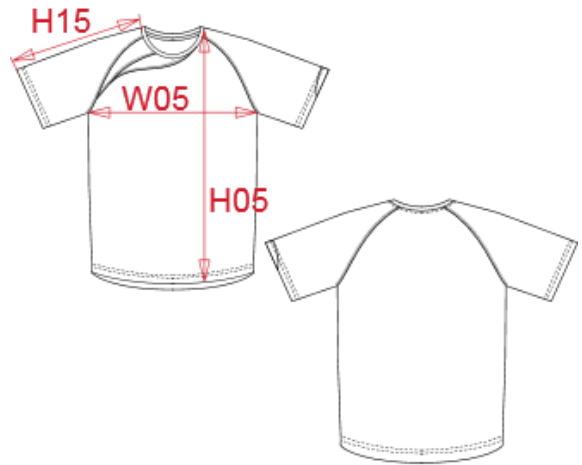

80gr/pc

| DESCRIPTION | | | | | | COLORS | | PANTONE SERIGRAPHIE | | | |
|--|---|-------|-------|-------|--|------------------------------------|----------------------------------|----------------------|----------------------|--|--|
| Français : T-shirt sport enfant manches courtes | | | | | | White / Sporty r.blue / Storm grey | | White / 647C / 425C | | | |
| English : Kids' short sleeve Sports T-shirt | | | | | | White / Sporty red / Storm grey | | White / 1805C / 425C | | | |
| Nederlands : SPORT SHIRT KIDS | | | | | | Black / White / Storm grey | | Black / White / 425C | | | |
| Deutsch : KINDER KURZARM SPORT T-SHIRT | | | | | | Green / Black / Storm grey | | 7740C / Black / 425C | | | |
| Español : CAMISETA DEPORTIVA DE MANGA CORTA PARA NIÑO | | | | | | Sporty red / Black / Storm grey | | 1805C / Black / 425C | | | |
| Italiano : T-SHIRT SPORT BAMBINO MANICHE CORTE | | | | | | Sporty r.b / White / Storm grey | | 647C / White / 425C | | | |
| Português : T-SHIRT DE DESPORTO DE CRIANÇA DE MANGA CURTA | | | | | | Sporty r.b / Sporty y / Storm grey | | 647C / 7408C / 425C | | | |
| MEASUREMENT | | | | | | Sporty yellow / Black / Storm grey | | 7408C / Black / 425C | | | |
| Description | 6/8 | 8/10 | 10/12 | 12/14 | | | Sky blue / White / Storm grey | | 278C / White / 425C | | |
| H05 Hauteur totale devant / Front total height | 52,25 | 57,25 | 62,25 | 67,25 | | | Sporty navy / White / Storm grey | | 7546C / White / 425C | | |
| W05 1/2 largeur poitrine / 1/2 chest width | 36 | 39 | 42 | 45 | | | Orange / Black / Storm grey | | 1585C / Black / 425C | | |
| H15 Longueur dessus de manche / Sleeve length | 24 | 26,50 | 29 | 31,50 | | | White / Black / Storm grey | | White / Black / 425C | | |
| CARE LABEL | | | | | | | | | | | |
| | | | | | | | | | | | |
| PACKING | | | | | | | | | | | |
| Box | 25 pcs / box | | | | | | | | | | |
| | All sizes => L:30cm W:28cm H:20cm GW:5kg NW:4kg | | | | | | | | | | |