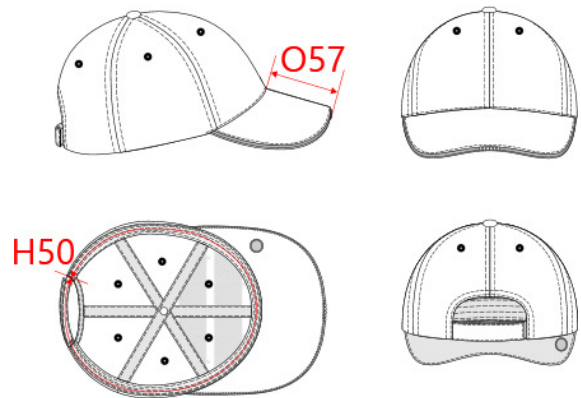

REFERENCE : KP131

SIZES :

COMPOSITION :

Main fabric : Brushed cotton twill 250 100%cotton
 Main fabric : Brushed cotton twill 250 For contrasted sandwich visor 100%cotton

Material 6 : Rubber quality Curved peak.
 For the structure of the peak. 100%PP

Material 8 : PP plastic quality For the box that contains the batteries, behind the inner sweatband. 100%polypropylene

ARTICLE WEIGHT :

90gr/pc

| DESCRIPTION |
|--|
| Français : Casquette avec Leds incorporées - 6 panneaux |
| English : Led light cap - 6 panels |
| Nederlands : Pet met LED - verlichting - 6 panelen |
| Deutsch : 6 panel kappe mit integrierten Led-leuchten |
| Español : Gorra con diodos LED - 6 paneles |
| Italiano : CAPPELLINO 6 PANNELLI CON LUCI A LED |
| Português : Boné com led - 6 painéis |

| COLORS | PANTONE SERIGRAPHIE |
|--------------------|---------------------|
| Black / Light grey | Black / 401C |

| MEASUREMENT | |
|--------------------------------------|----|
| Description | U |
| H50 Tour de tête / Head measurement | 58 |
| O57 Deep of the peak on baseball cap | 7 |

| CARE LABEL |
|------------|
| |

| PACKING | |
|---------|--|
| Box | 100 pcs / box U => L:51cm W:45cm H:36cm GW:9.5kg NW:7.5kg |