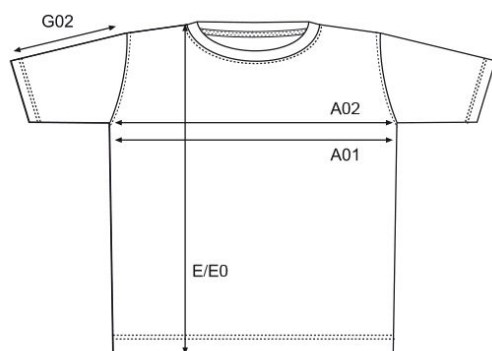

1000P / 1090

Basic-T

**measurement table (cm)**

	S	M	L	XL	XXL
A01	50	53	56	59	62
E	71	73	75	77	79
G02	20	21	22	23	24

A01 1/2 CHEST

E BODY LENGTH

G02 SLEEVE LENGTH

colours

54/navy

19-4025 TPX/TCX

LG/lime green

15-0343 TPX/TCX

**product description**T-shirt, single jersey, 100 % cotton, 150 g/m², S-XXL.**material**

100 % cotton

weight150 g/m²**sizes**

S-XXL

care instructions**packaging units**

Unit = 10 pieces.

Carton = 100 pieces.

Sizes and weights + /- 5%. Subject to amendment.

CORPORATE FASHION SINCE 1989