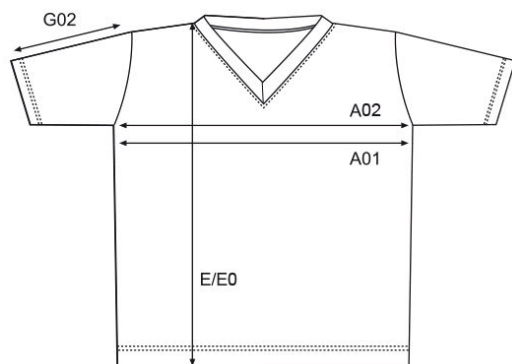

## measurement table (cm)

	S	M	L	XL	XXL	XXXL	4XL	5XL
A01	50	53	56	59	62	65	72	82
E	71	72	73	75	77	80	86	93
G02	19	20	21	22	23	24	27	30

A01 1/2 CHEST

E BODY LENGTH

G02 SLEEVE LENGTH

## product description

T-shirt, V-neck, single jersey, 100 % cotton, 180 g/m<sup>2</sup>, S–5XL.