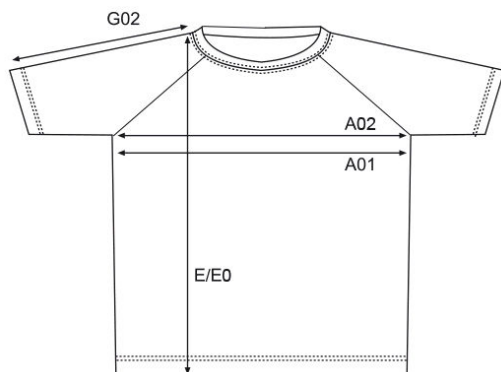

3560

Men's Sports-T

measurement table (cm)

	S	M	L	XL	XXL
A02	50	53	56	59	62
E	68	70	72	74	76
G02	32	34	36	38	40

A02 1/2 CHEST

E BODY LENGTH

G02 SLEEVE LENGTH

colours

WL/wild lime

13-0442 TPX/TCX

product description

Raglan T-shirt, absorbent, CoolDry finish, white is suitable for sublimation printing, interlock, 100 % polyester, 125 g/m², S-XXL.

material

100 % polyester

weight

125 g/m²

sizes

S-XXL

care instructions

packaging units

Unit = 5 pieces.

Carton = 100 pieces.