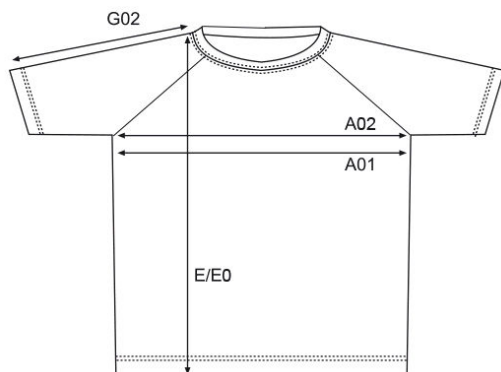

3561

Women's Sports-T

measurement table (cm)

	XS	S	M	L	XL	XXL
A02	40	43	46	49	53	57
E	63	64	65	66	68	72
G02	27	28	30	32	34	36

A02 1/2 CHEST

E BODY LENGTH

G02 SLEEVE LENGTH

colours

WL/wild lime

13-0442 TPX/TCX

product description

Raglan T-shirt, absorbent, CoolDry finish, white is suitable for sublimation printing, soft-fitted, interlock, 100 % polyester, 125 g/m², XS-XXL.

material

100 % polyester

weight

125 g/m²

sizes

XS-XXL

care instructions

packaging units

Unit = 5 pieces.

Carton = 100 pieces.