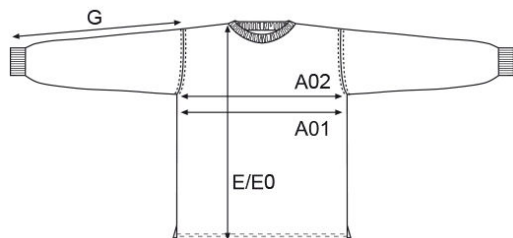

4081F

Men's Slim Fit-T LS

**measurement table (cm)**

	S	M	L	XL	XXL	XXXL
A02	46	49	52	55	59	62
E	71	73	75	77	80	83
G	62	63	64	65	66	67

A02 1/2 CHEST

E BODY LENGTH

G SLEEVE LENGTH

colours

9D/black

19-4205 TPX/TCX

WG/light grey

18-4510 TCX

product description

Long sleeve T-shirt, soft-fitted, single jersey, 95 % cotton, 5 % elastane, 180 g/m², S-XXXL.

material

95 % cotton, 5 % elastane

weight180 g/m²**sizes**

S-XXXL

care instructions**packaging units**

Unit = 5 pieces.

Carton = 50 pieces.

Sizes and weights + /- 5%. Subject to amendment.

CORPORATE FASHION SINCE 1989