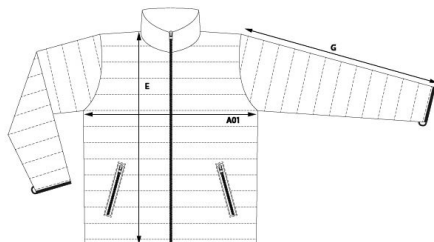

## measurement table (cm)

	S	M	L	XL	XXL	XXXL
A01	49	52	55	58	61	64
E	63	63	65	67	69	71
G	63	64	65	66	67	68

A01 1/2 CHEST  
E BODY LENGTH  
G SLEEVE LENGTH

## product description

Padded jacket, stand-up collar, full-length zip, 2 side pockets with zip, fixing for outer jacket, neutral size label, feminine cut, outer / inner material 100% nylon, padding 100% polyester, S-XXXL.

## packaging units

Unit = 1 piece.  
Carton = 10 pieces.

Sizes and weights + /- 5%. Subject to amendment.

CORPORATE FASHION SINCE 1989