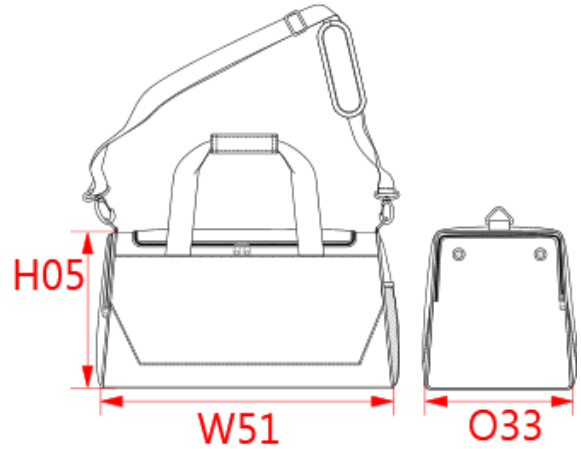

REFERENCE : KI0617

SIZES : U

COMPOSITION :

Main fabric : Polyester 600D PVC backing On front+back+sides+top panels. 100%polyester

Main fabric : Polyester 600D PVC backing On bottom panel. 100%polyester

Lining : Polyester 210D PU backing - 75 As lining on bottom panel+lateral pockets. 100%polyester

Mesh : Polyester mesh - 75 As lateral pocket, on one side. 100%polyester

TECHNICAL DETAIL :

PVC backing

ARTICLE WEIGHT :

648 gr/pc

DESCRIPTION	
Français :	Sac de sport
English :	Multi sports bag
Nederlands :	Multisporttas
Deutsch :	Multi-Sporttasche
Español :	Bolsa de deporte
Italiano :	Borsa sport
Português :	Saco multidesportos

COLORS	PANTONE SERIGRAPHIE
Black / Black	Black / Black
Black / Fuchsia	Black / 219C
Dark grey / Burnt lime	432C / 583C
Dark grey / Royal blue	432C / 287C
Navy / Light grey	433C / 402C
Navy / Navy	433C / 433C
Navy / Yellow	433C / 1235C
Olive camouflage	-

MEASUREMENT	
Description	U
H05 Hauteur totale / Total height	32
W51 Total width	56
O33 Deep of bottom part	28

PACKING	
Box	25 pcs / box U => L:59cm W:35cm H:52cm GW:17Kg NW:16,2Kg